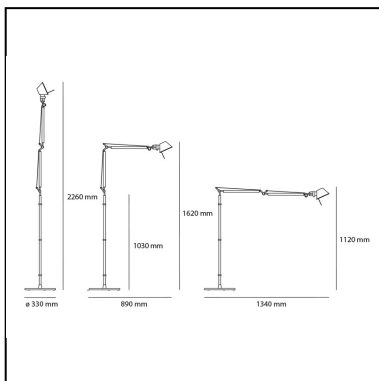

Tolomeo Floor LED 2700K - Body Lamp

Michele De Lucchi
Giancarlo Fassina

LUMINAIRE

- Watt: **8W**
- Voltage: **220V-240V**
- Delivered lumen output: **737lm**
- CCT: **2700K**
- Efficiency: **73%**
- Efficacy: **92.08lm/W**
- CRI: **90**
- Dimmer Typology: **Microswitch Dimmer**

DIMENSIONS

- Height: **1620 mm**
- Base Diameter: **330 mm**
- Max Extension Height: **2260 mm**
- Glow Wire Test: **750°**

SOURCES INCLUDED

- Category: **Led**
- Number: **1**
- Watt: **5,5W**
- Color temperature (K): **2700K**
- CRI: **90**